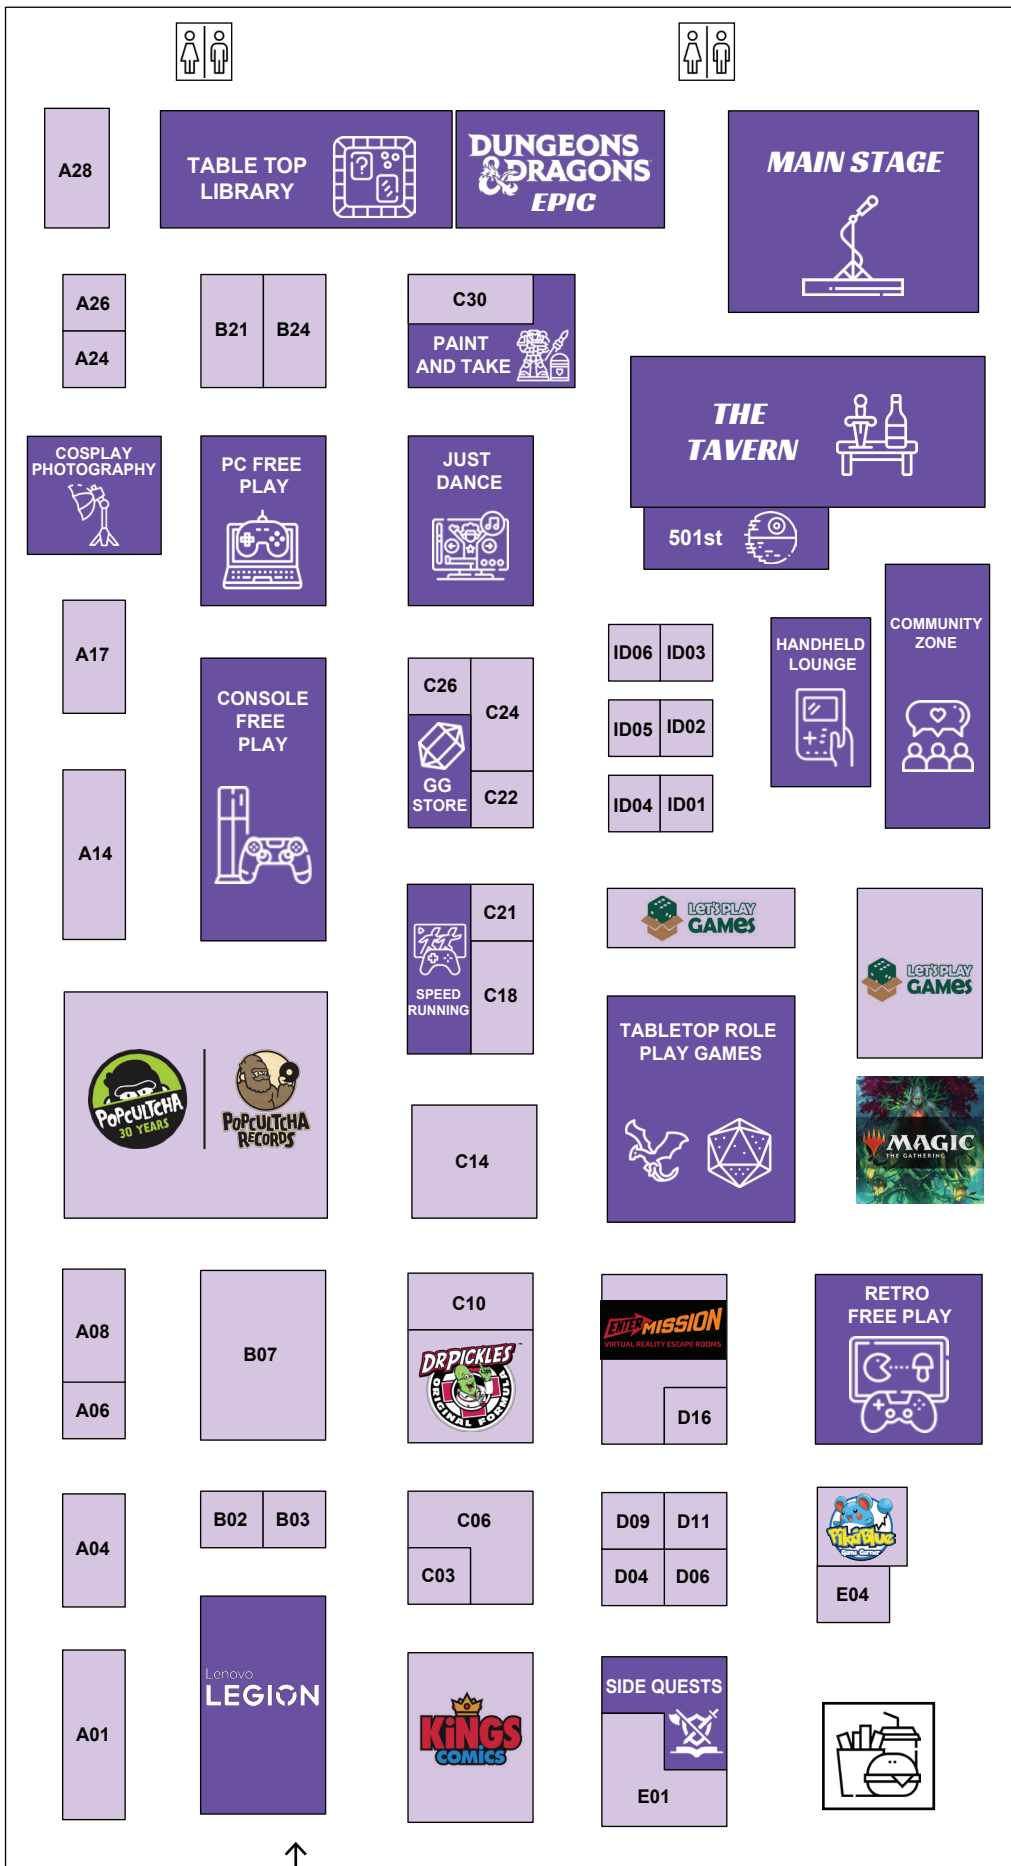

**APRIL 20 – 21, 2024**  
 ICC SYDNEY, DARLING HARBOUR  
**FLOOR PLAN**

TIX CLOAK ROOM PROP CHECK

**ENTRY**

405th

HELP DESK

Please note: Floorplan and exhibitor listing is subject to change and adjustment.

**EXHIBITORS**

Ace Collectables	A01 & A14
AIE (Games, VFX, Film)	C24
AnimeHouse.com	C18
Animeworks	C14
Australian Cookie Empire	A17
Calvi Lights	C03
Cheatcode Gaming Supplements	D09
Combat Sydney	D06
Cosplay Lenses	C06
Crazy Patches	A04
Critmaker	B02
Curious Empire	B07
Dr Pickles Tattoo Alley	C08
Epic Armoury Australia	E01
Lenovo Legion	B01
Fractal RPG / V2S Games	A24
Game Corner - Pikablue	E06
Goat Wine Games	E04
Kaika	A08
Kings Comics	C01
Let's Play Games	D22 & E15
Lightcured Technologies	A26
MechanicalPen	B03
NJ Collectables	D04
Oz Mode Gaming & Collectables	D16
Popcultcha	A10
Tabletop Game Designers Australia	A28
TCG Grading   Popgenics	D11
The Fair at Ragnarock	B24
Twoo Things	A06
uBank	C10
Vintage Cultcha	B21
World of Minecraft	C26

**INDIEDEVES**

Warmonium	C21
Lighthaze World	C22
Wavcade	ID01
Dolven	ID02
100 Stones Interactive	ID03
Hojo Studio's The Godfeather	ID04
Which Way Up!	ID05
Crush Zone: Demolition Derby	ID06

**FAN CLUBS**

## MAIN STAGE